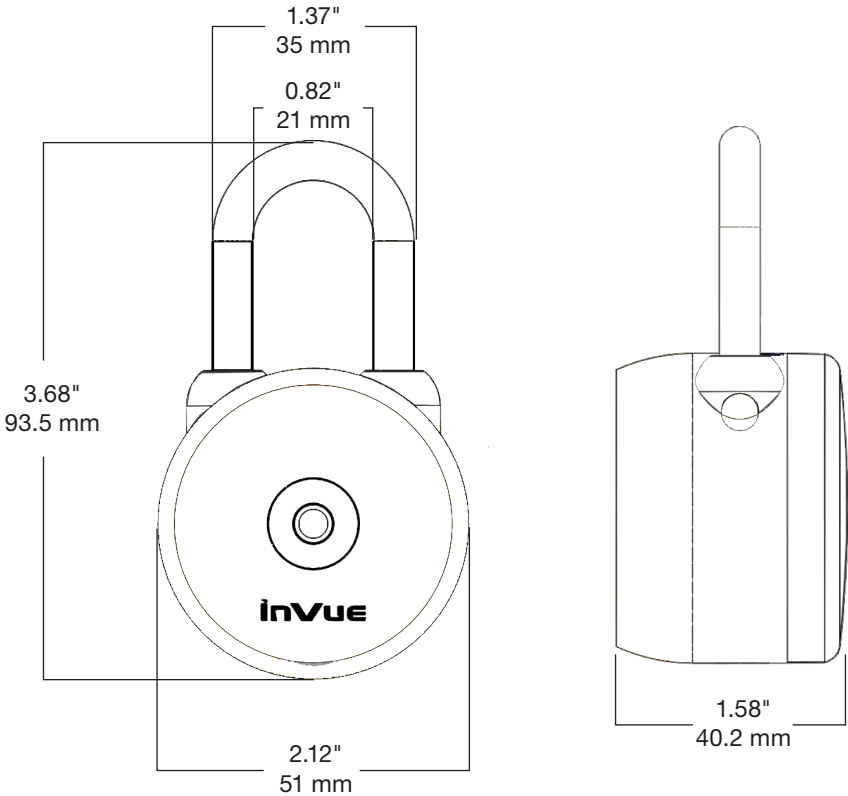

OneKEY Padlock / Technical Specifications

SPECIFICATIONS

OneKEY Padlock (PL601):

OneKEY Padlock / Technical Specifications

ONEKEY PADLOCK

ORDER CODE	DESCRIPTION
PL601	OneKEY Padlock

©2020 InVue Security Products. No endorsement of InVue products has been made by any of the manufacturers of the products shown. Product is sold pursuant to InVue's warranty which can be found at www.invue.com/warranty.