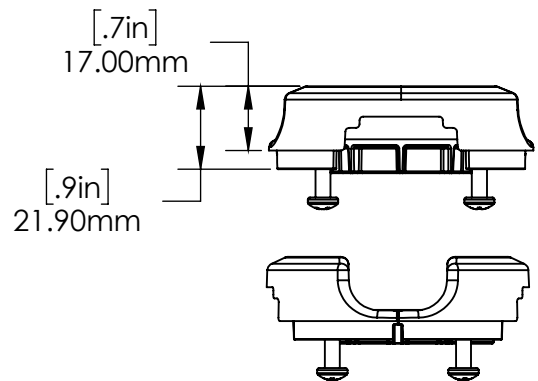

## SPECIFICATIONS

HS Wearables Harness Bands, Round (43-51mm) (AC272-W):

HS Wearables Harness Bands, Round (40-42mm) (AC273-W):

## SPECIFICATIONS

HS Wearables Harness Bands, Square (38-44mm) (AC274-W):

HS Wearables Harness Bands, Round (Combo) (AC276-W):