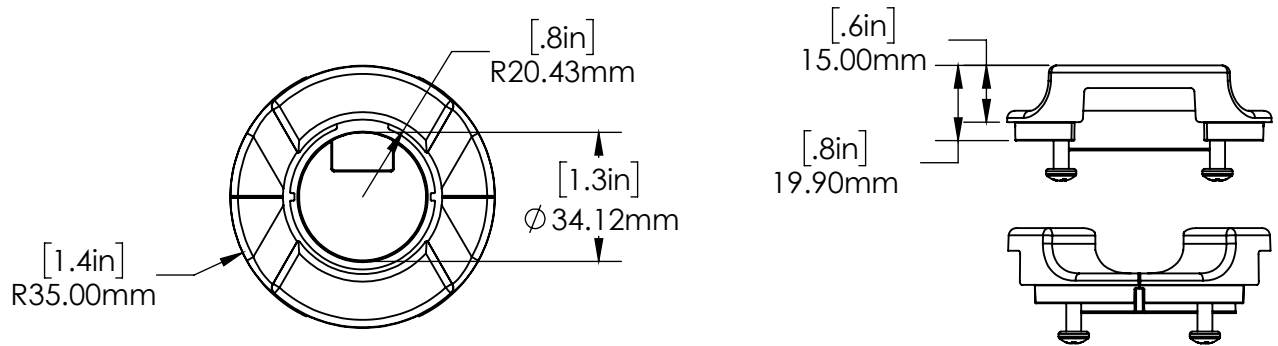

## SPECIFICATIONS

HS Wearables Low Profile Angled Stand (AC271-W):

HS Wearables Low Profile Angled Stand, 6MM Studs (AC275-W):

## SPECIFICATIONS

HS Wearables Harness Bands, Round (43-51mm) (AC272-W):

HS Wearables Harness Bands, Round (40-42mm) (AC273-W):

## SPECIFICATIONS

HS Wearables Harness Bands, Square (38-44mm) (AC274-W):

HS Wearables Harness Bands, Round (Combo) (AC276-W):