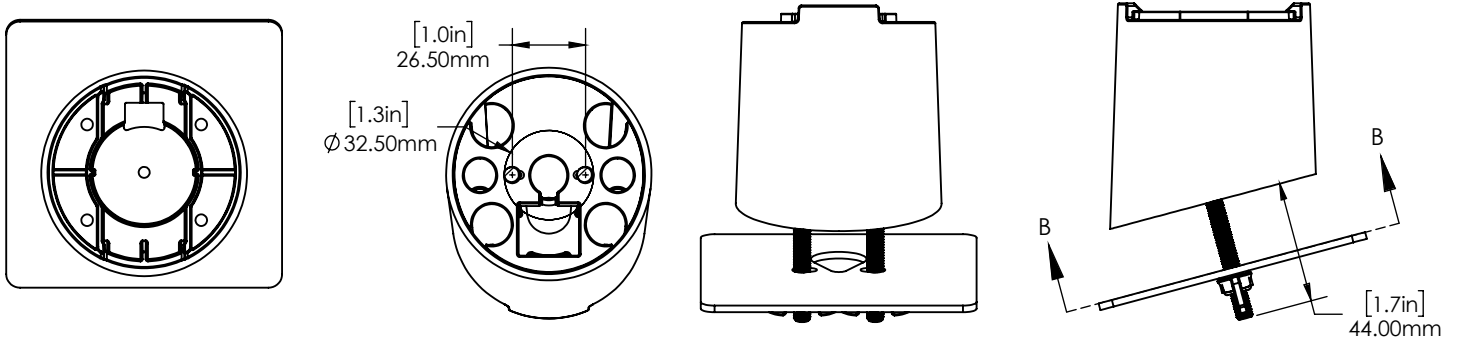

## SPECIFICATIONS

HS Wearables Low Profile Angled Stand (AC271-W):

HS Wearables Low Profile Angled Stand, 6MM Studs (AC275-W):

## SPECIFICATIONS

HS Wearables Harness Bands, Square (38-44mm) (AC274-W):

HS Wearables Harness Bands, Round (Combo) (AC276-W):