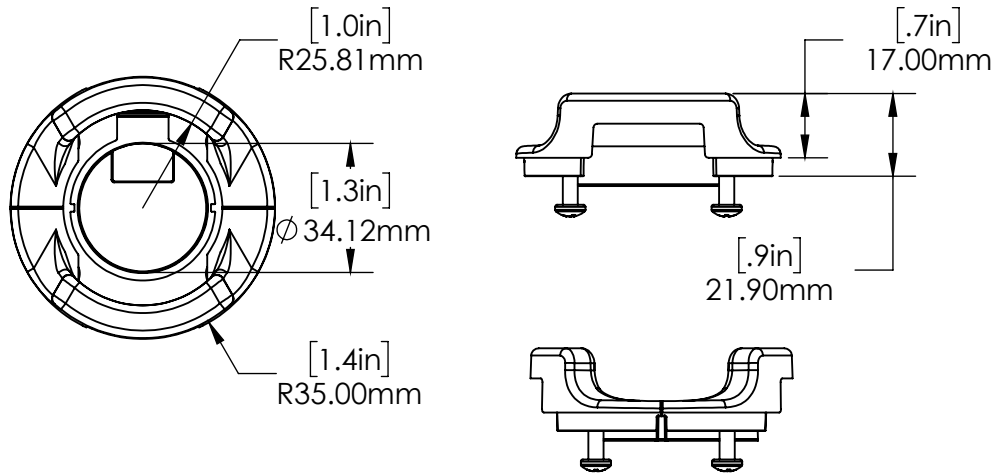

## SPECIFICATIONS

HS Wearables Low Profile Angled Stand (AC271-W):

HS Wearables Low Profile Angled Stand, 6MM Studs (AC275-W):

## SPECIFICATIONS

HS Wearables Harness Bands, Round (43-51mm) (AC272-W):

HS Wearables Harness Bands, Round (40-42mm) (AC273-W):

## SPECIFICATIONS

HS Wearables Harness Bands, Square (38-44mm) (AC274-W):

HS Wearables Harness Bands, Round (Combo) (AC276-W):