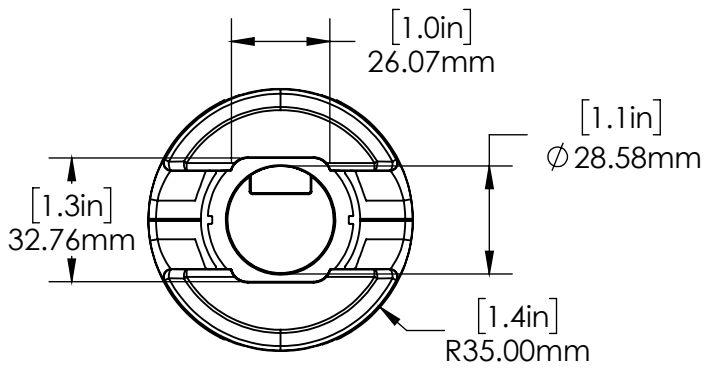

## SPECIFICATIONS

HS Wearables Harness Bands, Round (43-51mm) (AC272-W):

HS Wearables Harness Bands, Round (40-42mm) (AC273-W):

## SPECIFICATIONS

HS Wearables Harness Bands, Square (38-44mm) (AC274-W):

HS Wearables Harness Bands, Round (Combo) (AC276-W):