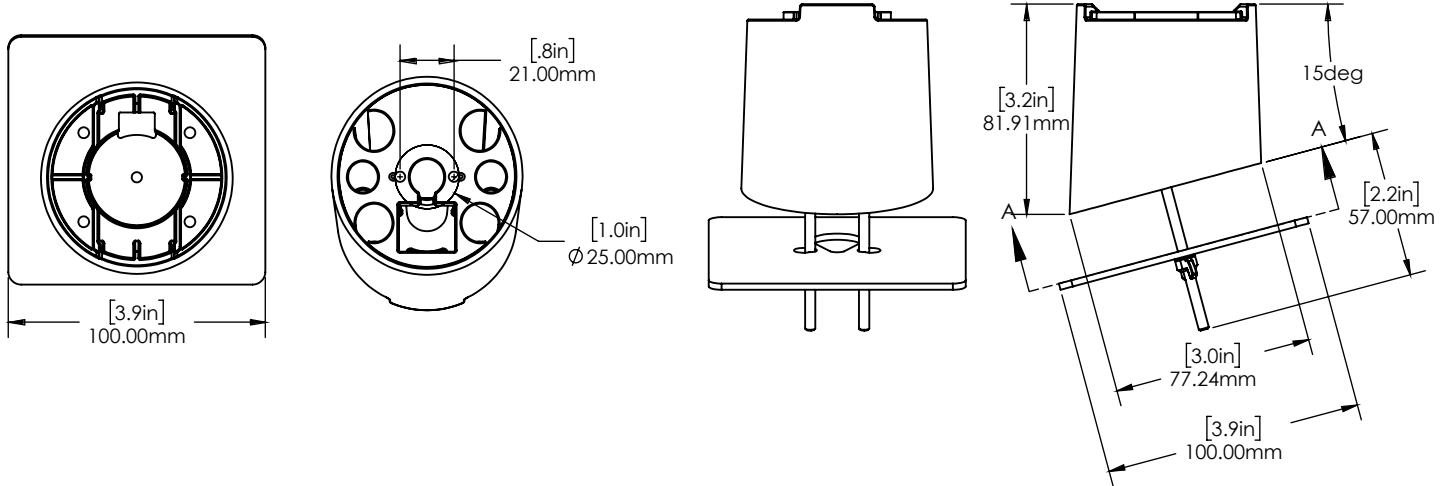

## SPECIFICATIONS

HS Wearables Low Profile Angled Stand (AC271-W):

HS Wearables Low Profile Angled Stand, 6MM Studs (AC275-W):

## SPECIFICATIONS

HS Wearables Harness Bands, Round (43-51mm) (AC272-W):

HS Wearables Harness Bands, Round (40-42mm) (AC273-W):

## SPECIFICATIONS

HS Wearables Harness Bands, Square (38-44mm) (AC274-W):

HS Wearables Harness Bands, Round (Combo) (AC276-W):