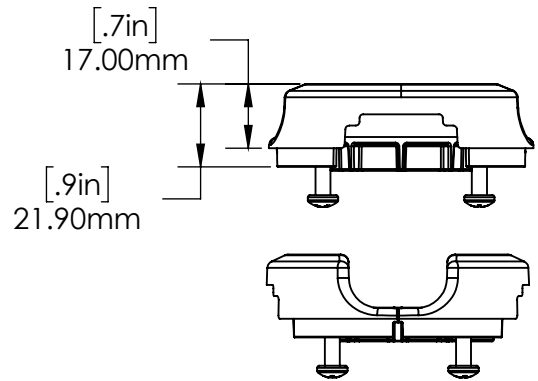

## SPECIFICATIONS

HS Wearables Harness Bands, Round (43-51mm) (AC272-W):

HS Wearables Harness Bands, Round (40-42mm) (AC273-W):

## SPECIFICATIONS

HS Wearables Harness Bands, Square (38-44mm) (AC274-W):

HS Wearables Harness Bands, Round (Combo) (AC276-W):