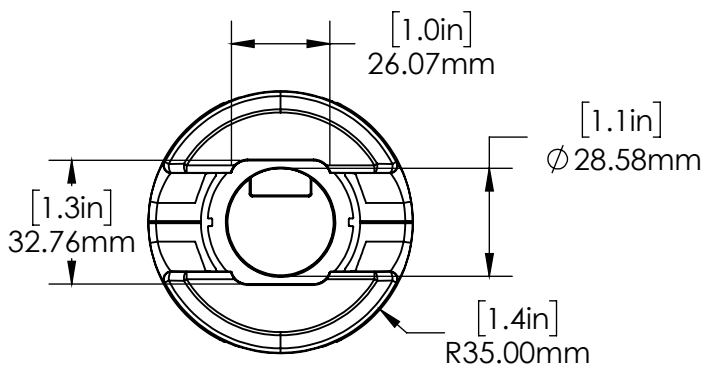

## SPECIFICATIONS

HS Wearables Harness Bands, Round (43-51mm) (AC272-W):

HS Wearables Harness Bands, Round (40-42mm) (AC273-W):

## SPECIFICATIONS

HS Wearables Harness Bands, Square (38-44mm) (AC274-W):

HS Wearables Harness Bands, Round (Combo) (AC276-W):