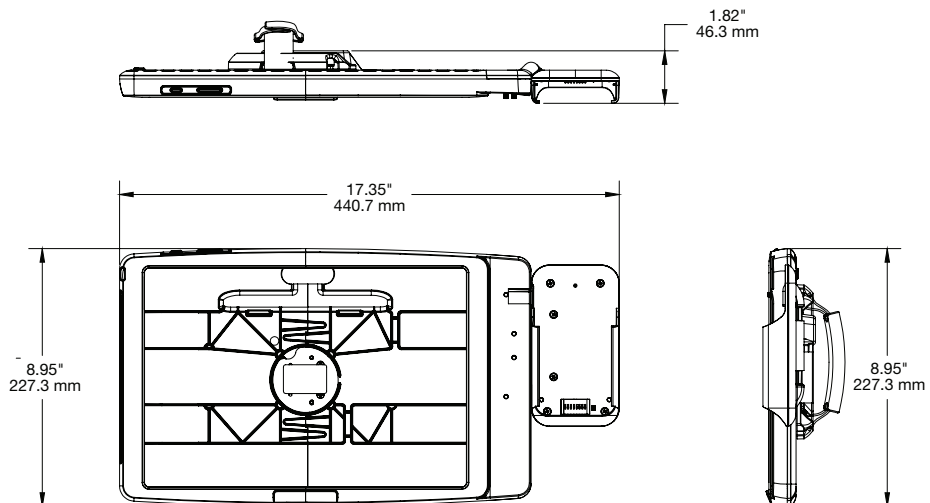

CT300 MS Surface Pro 4 BLE Frame, Verifone E355 USB (CTG2F020- B/W):