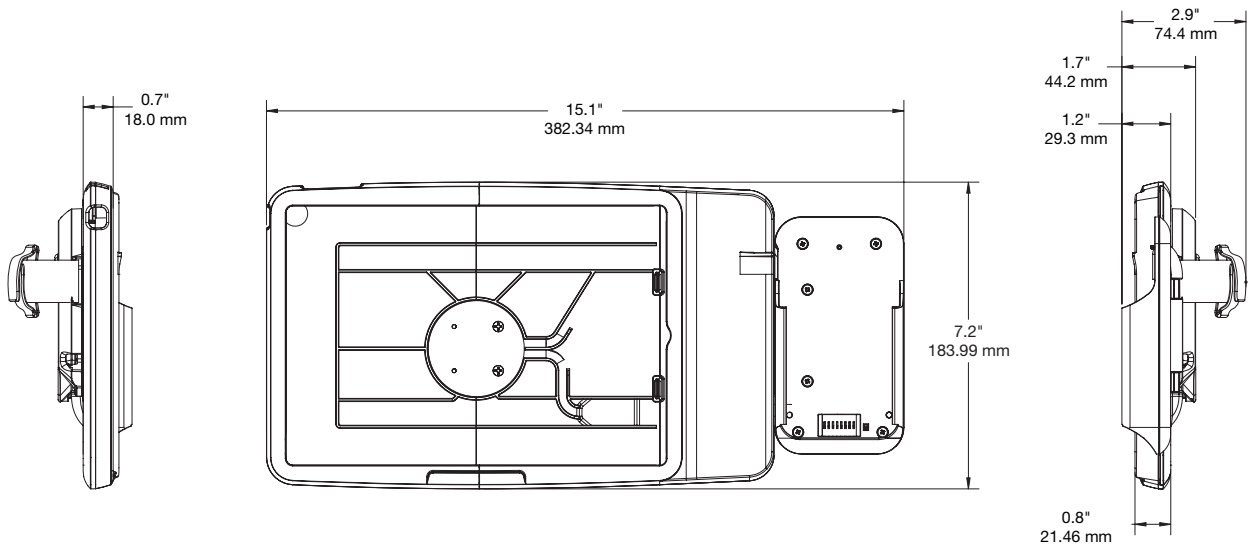

CT300 for iPad Air2/Pro 9.7/iPad (gen5) BLE Frame, Verifone USB E355 Support (CTG2F027-B/W):