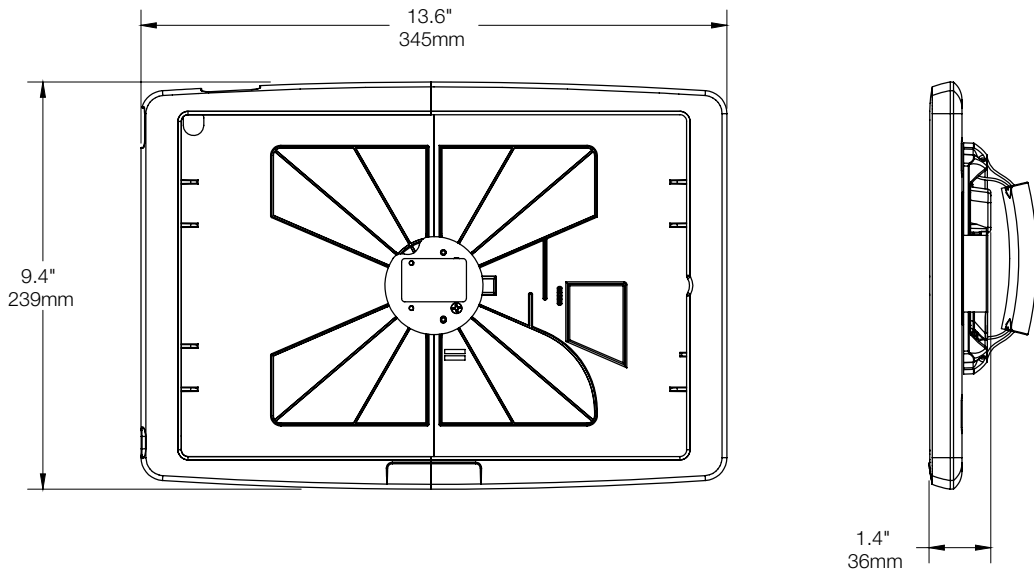

CT300 / Technical Specifications

SPECIFICATIONS

CT300 iPad Pro 12.9 BLE Frame (CTG2F013-B/W)