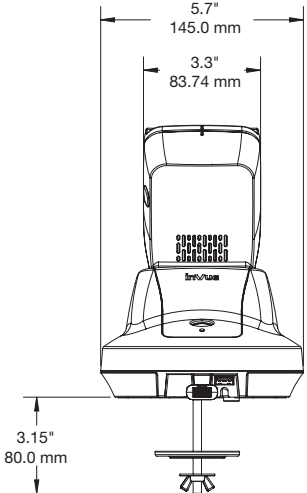

## SPECIFICATIONS

CT300 Stand with USB (CTG2E001-B/W)  
CT300 Stand without USB (CTG2S001-B/W):

Mounting hole required: 1" (25.4 mm)  
Power cable length: 39.37" (1.5 m) from exit of stand