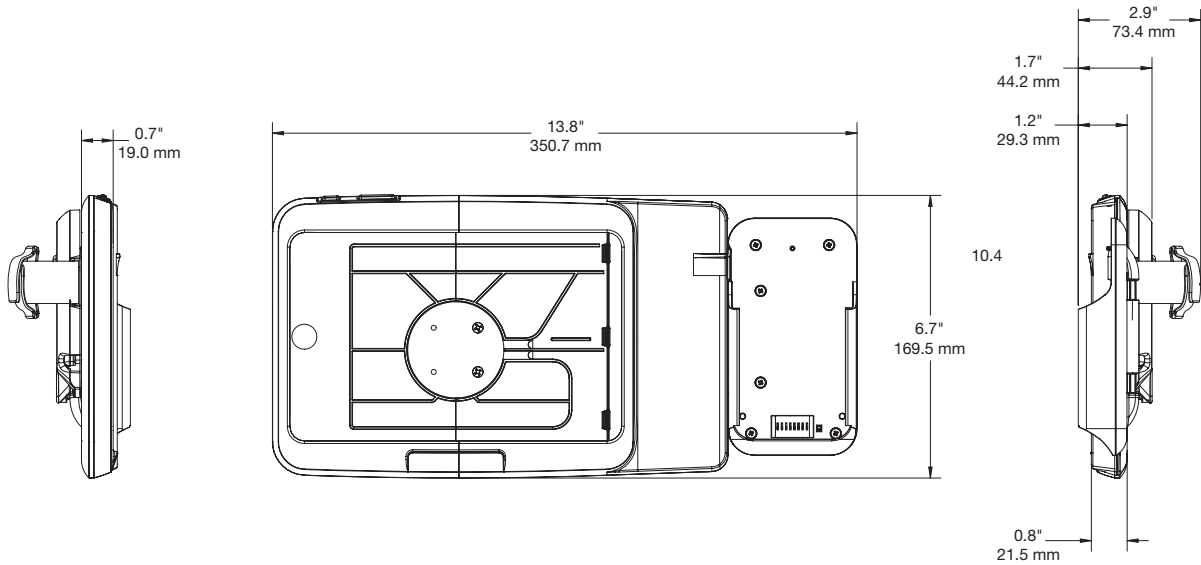

CT300 / Technical Specifications

SPECIFICATIONS

CT300 for HP Pro 608 BLE Frame, Verifone USB E355 Support (CTG2F004-B/W):