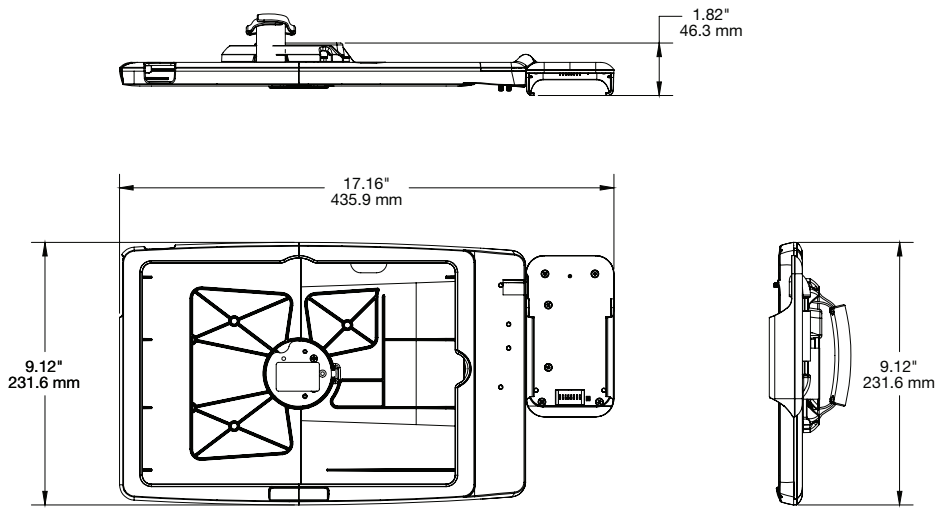

CT300 / Technical Specifications

SPECIFICATIONS

CT300 Lenovo X1 BLE Frame, Verifone USB E355 Support (CTGF011-B/W) :