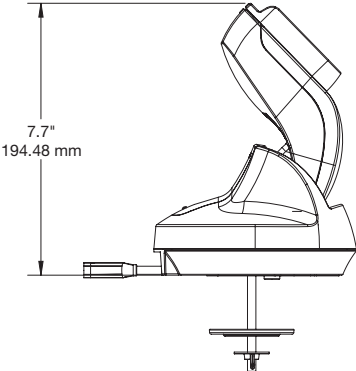

## SPECIFICATIONS

CT300 Stand with USB (CTG2E001-B/W)  
CT300 Stand without USB (CTG2S001-B/W):

Mounting hole required: 1" (25.4 mm)  
Power cable length: 39.37" (1.5 m) from exit of stand