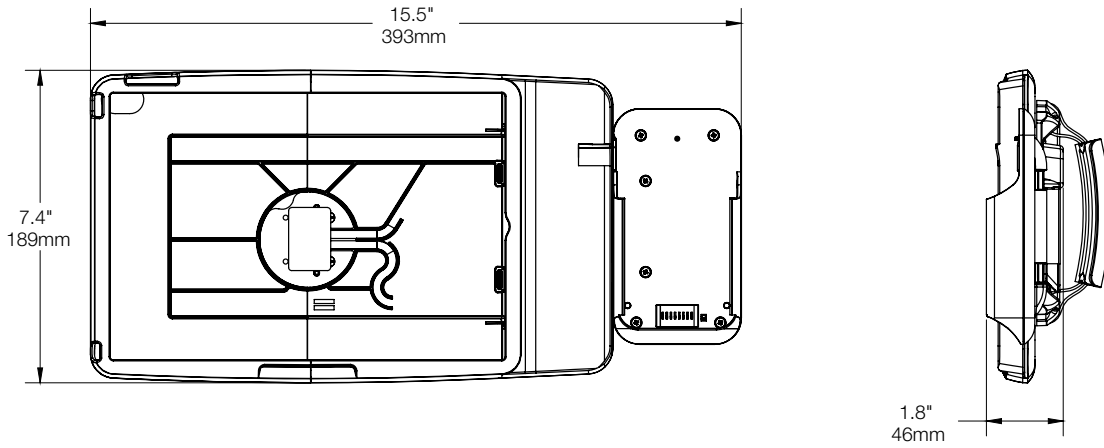

CT300 / Technical Specifications

SPECIFICATIONS

CT300 iPad Pro 10.5 BLE Frame, Verifone USB e355 Support (CTG2F037-B/W)