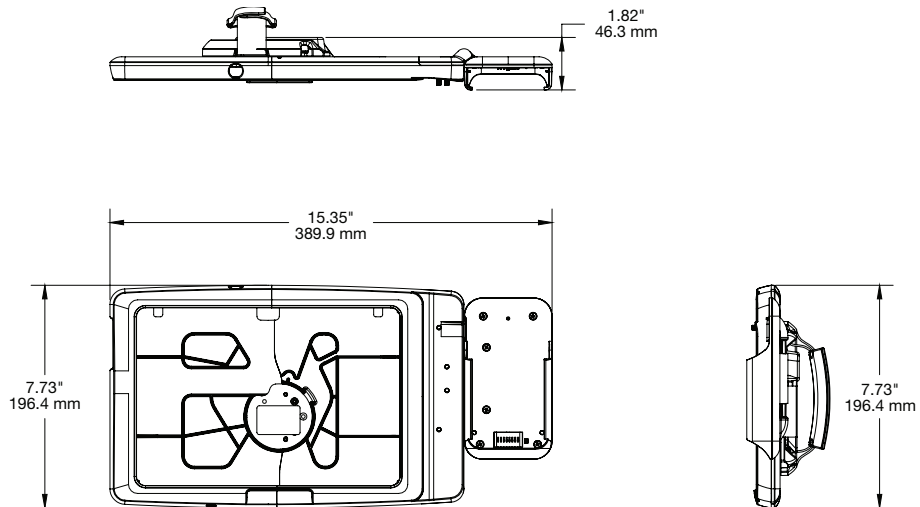

CT300 Lenovo Tab3 10 Business BLE Frame, Verifone USB E355 Support (CTGF014-B/W) :