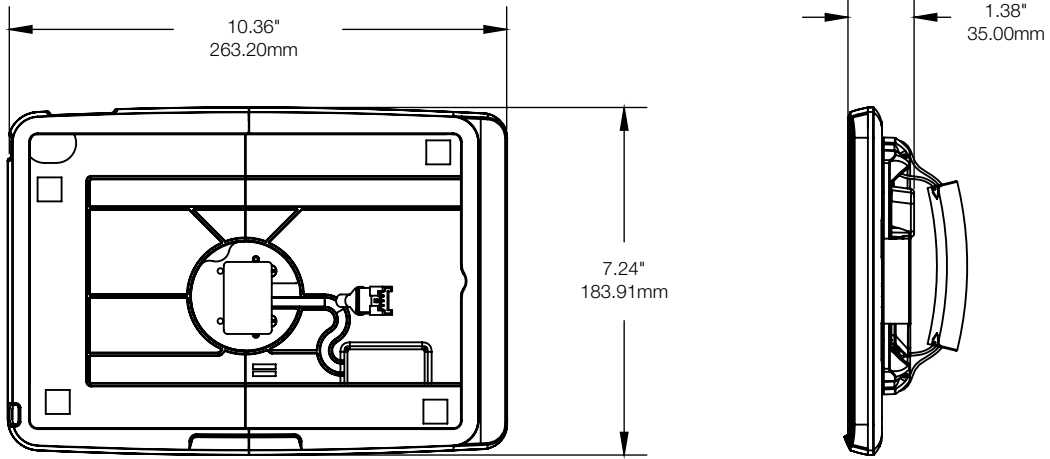

CT300 / Technical Specifications

SPECIFICATIONS

CT300 iPad Air2/Pro 9.7 BLE Frame, iPad as managed device (CTG2F034-B/W)