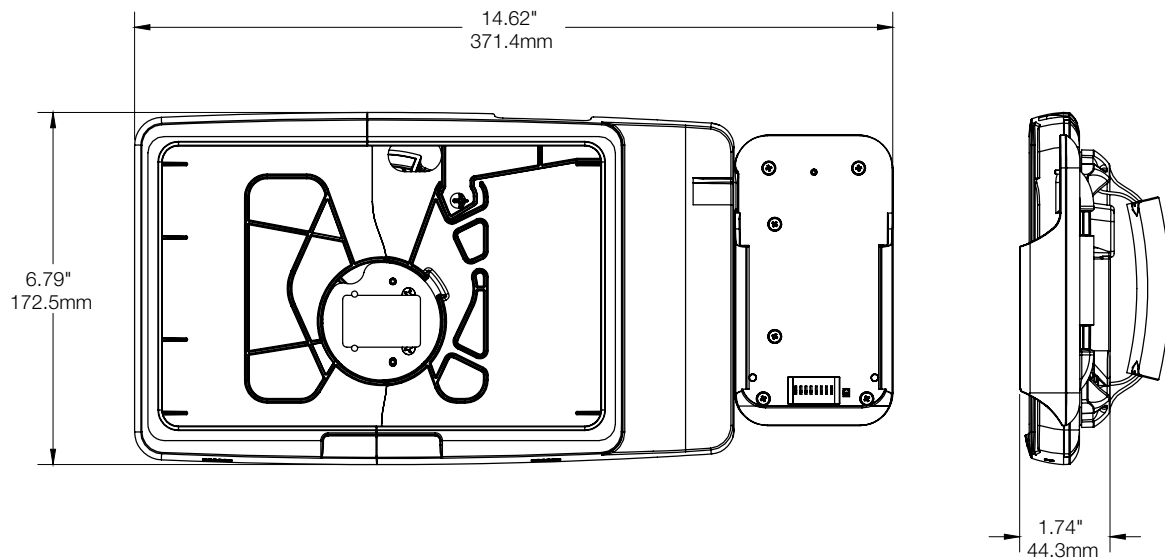

CT300 Zebra ET50/AAVA Inari 8.3 BLE Frame, Verifone USB e355 Support (CTG2F021- B/W):