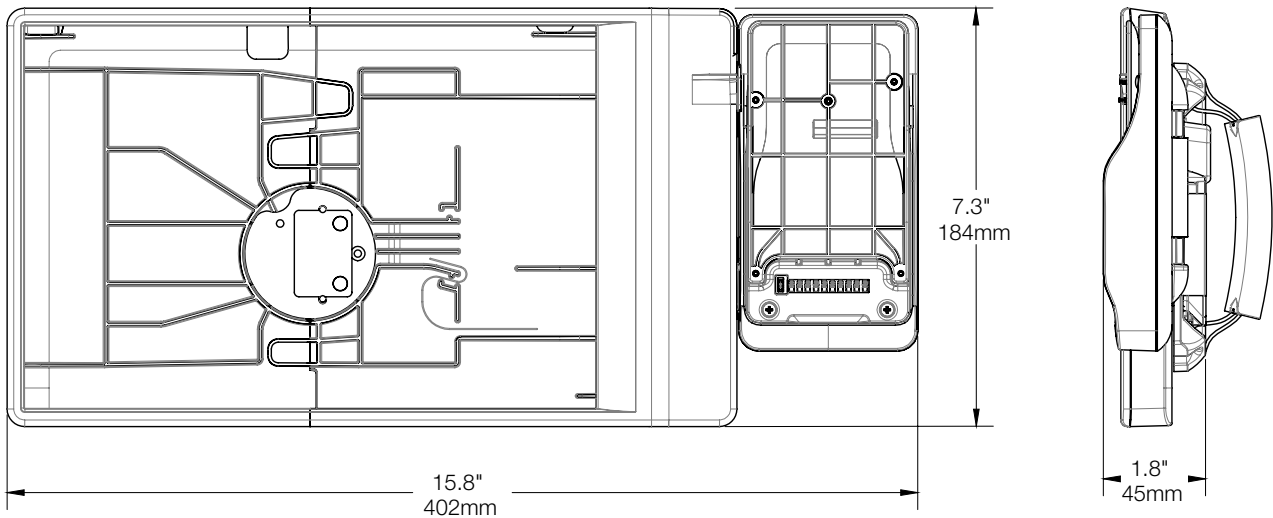

CT300 Lenovo Tablet 10 BLE Frame, Ingenico USB iSMP4 Support (CTG2F041-B/W)