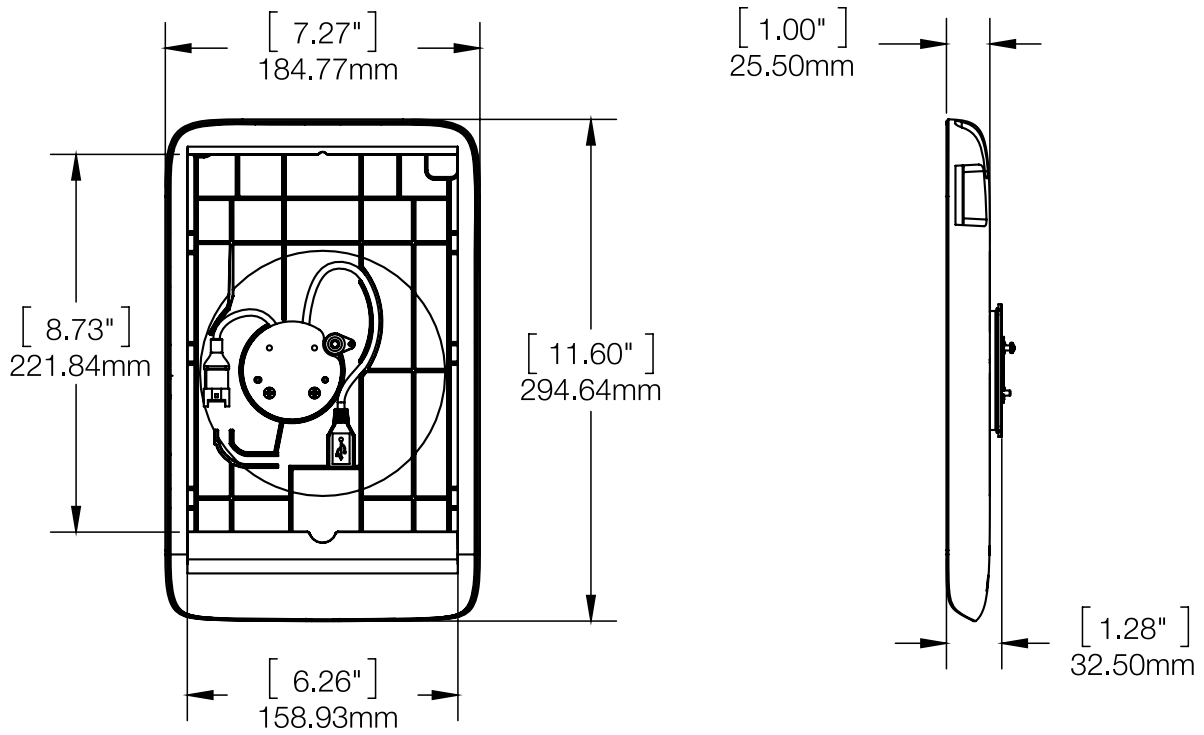

CT300 / Technical Specifications

SPECIFICATIONS

CT300 iPad 9.7 Gen5-6 Frame, USB adapter support (CTG2F049-B)