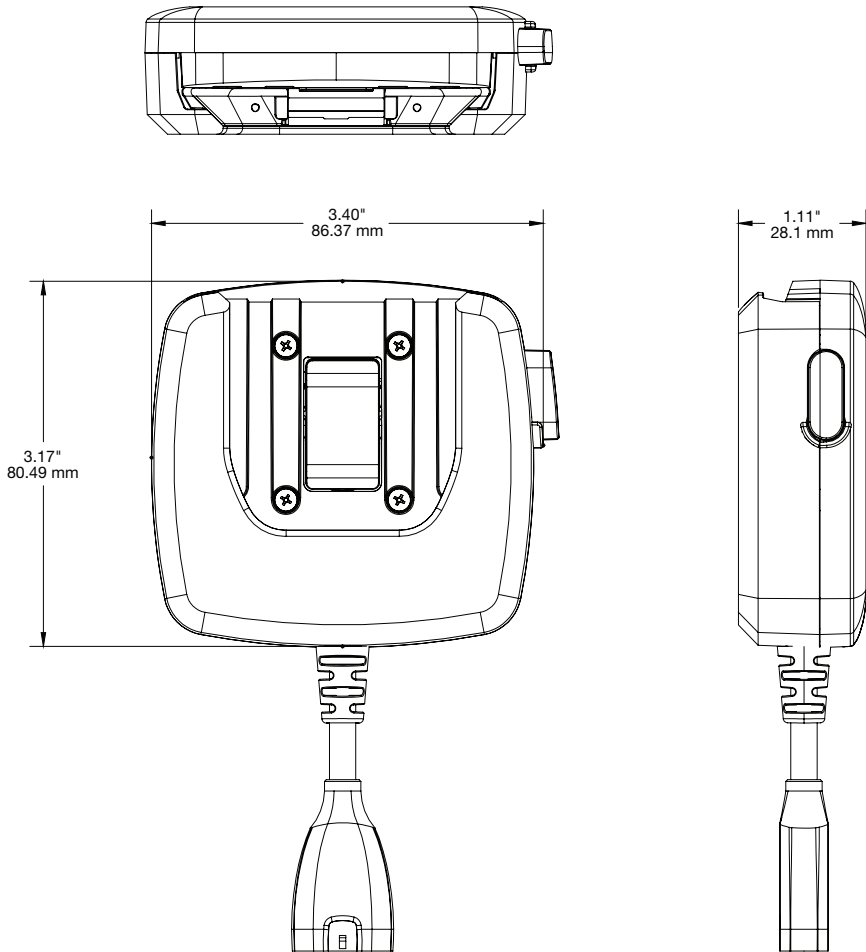

CT300 / Technical Specifications

SPECIFICATIONS

CT300 Single Frame Charge Adapter (CTG2CHARGE):