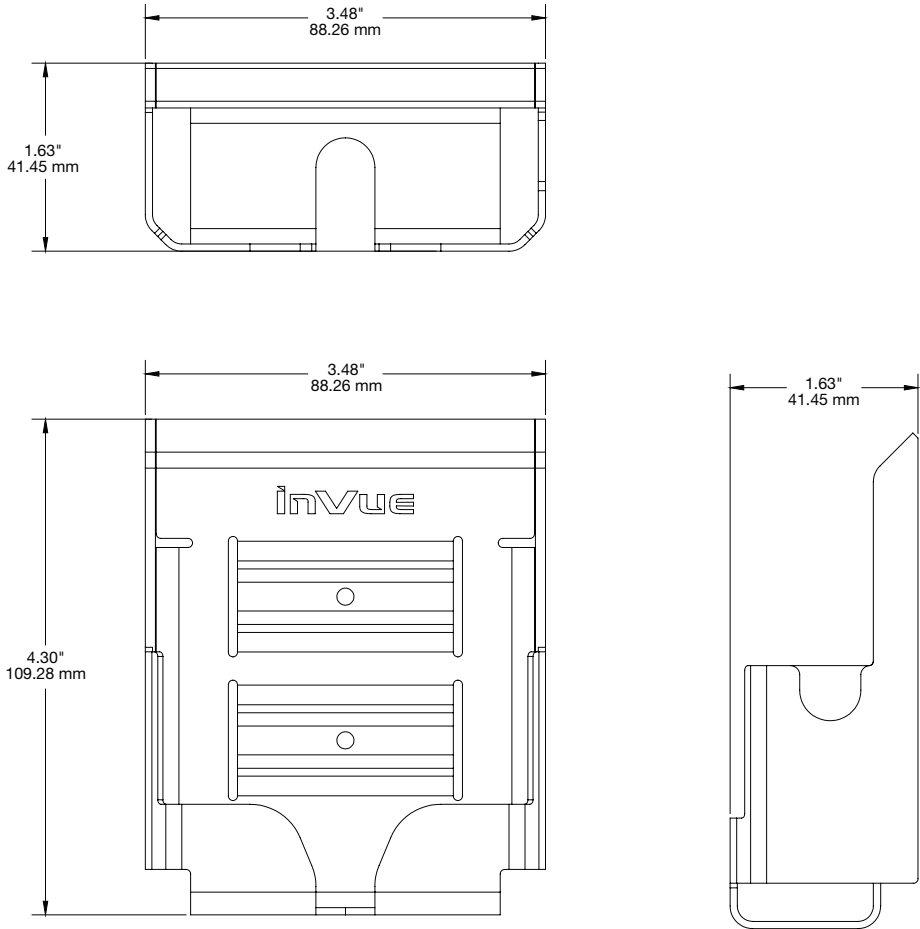

CT300 / Technical Specifications

SPECIFICATIONS

CT300 Single Frame Charge Adapter Wall Mount (CTG2FP001-B):