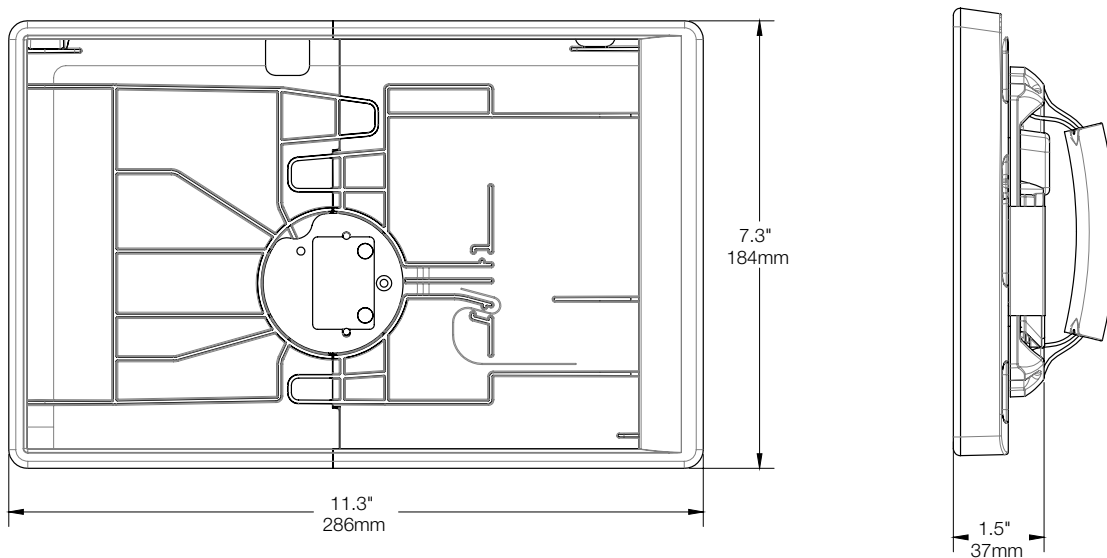

CT300 Lenovo Tablet 10 BLE Frame (CTG2F039-B/W)