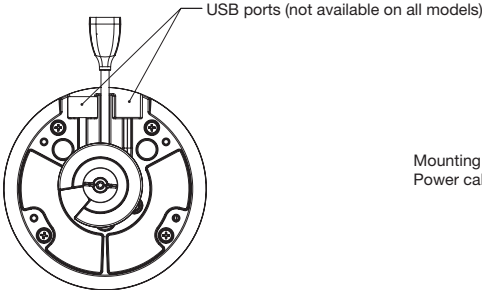

## SPECIFICATIONS

CT300 Stand with USB (CTG2E001-B/W)  
CT300 Stand without USB (CTG2S001-B/W):

Mounting hole required: 1" (25.4 mm)  
Power cable length: 39.37" (1.5 m) from exit of stand