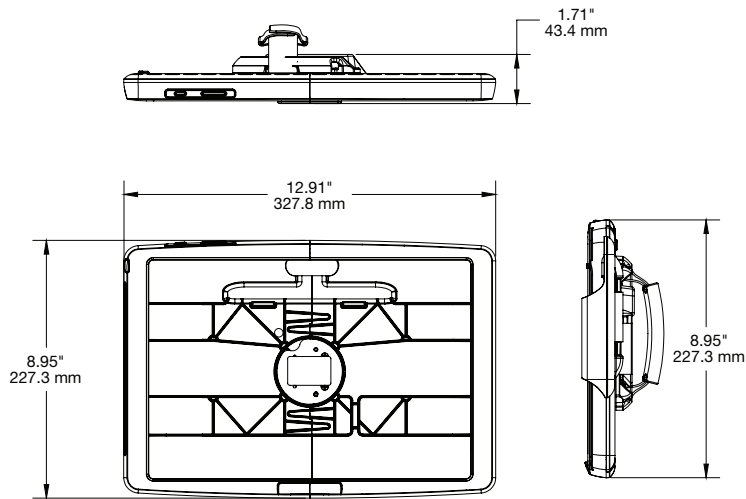

CT300 / Technical Specifications

SPECIFICATIONS

CT300 for Microsoft Surface Pro 4 BLE Frame (CTGF019-B/W):