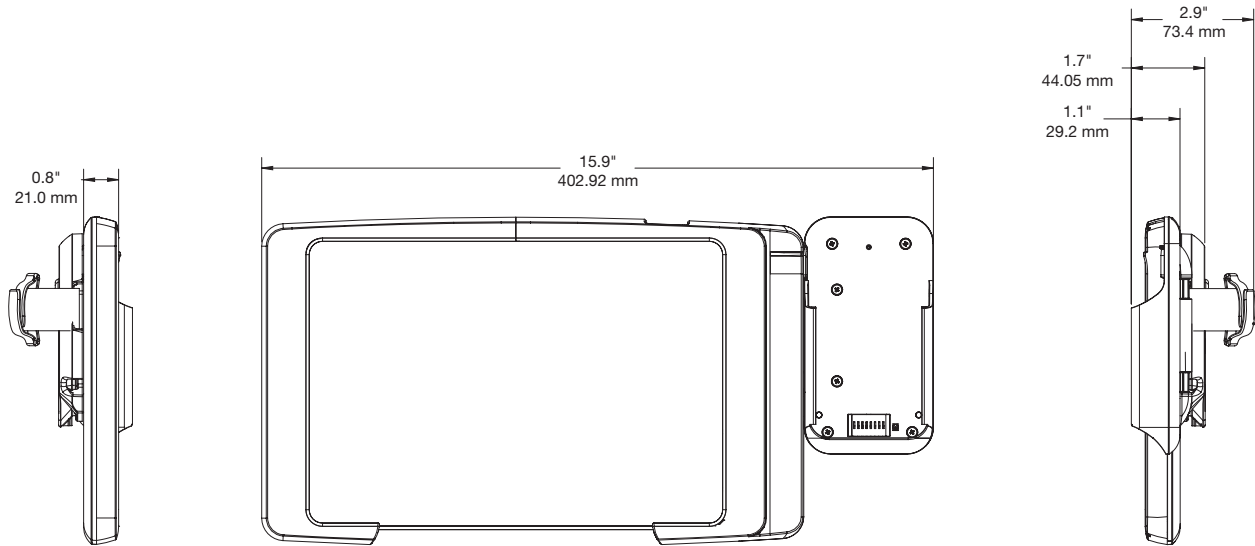

CT300 / Technical Specifications

SPECIFICATIONS

CT300 for Lenovo TP10 Frame 2nd Generation Verifone USB E355 Support (CTG2F006-B/W):