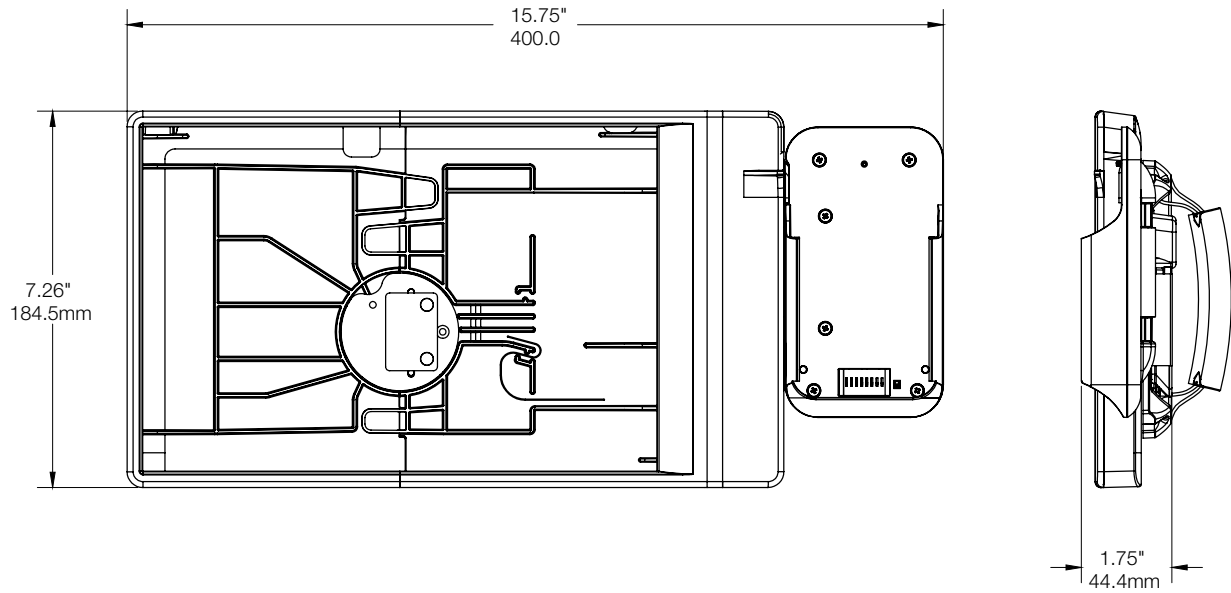

CT300 / Technical Specifications

SPECIFICATIONS

CT300 Lenovo Tablet 10 BLE Frame, Verifone USB e355 Support (CTG2F040-B/W)