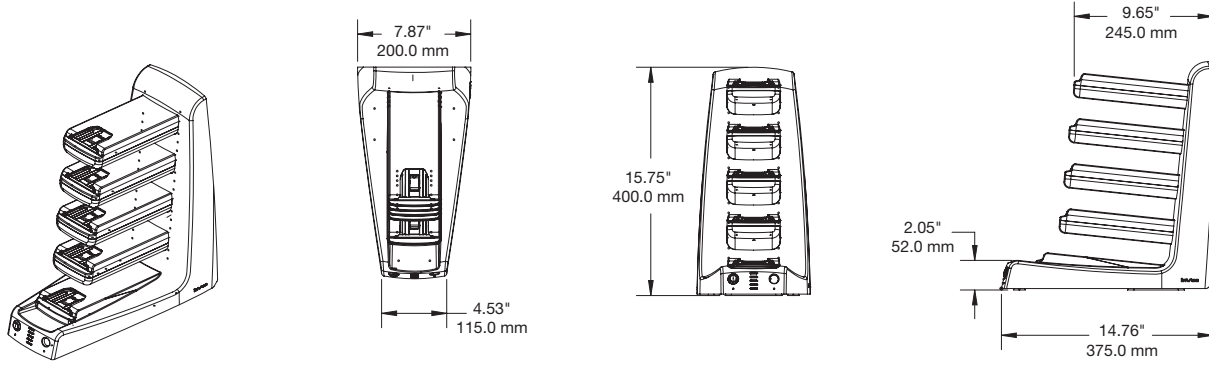

CT300 / Technical Specifications

SPECIFICATIONS

CT300 Gang Charger, 5 Frame Capacity (CTG2GC):