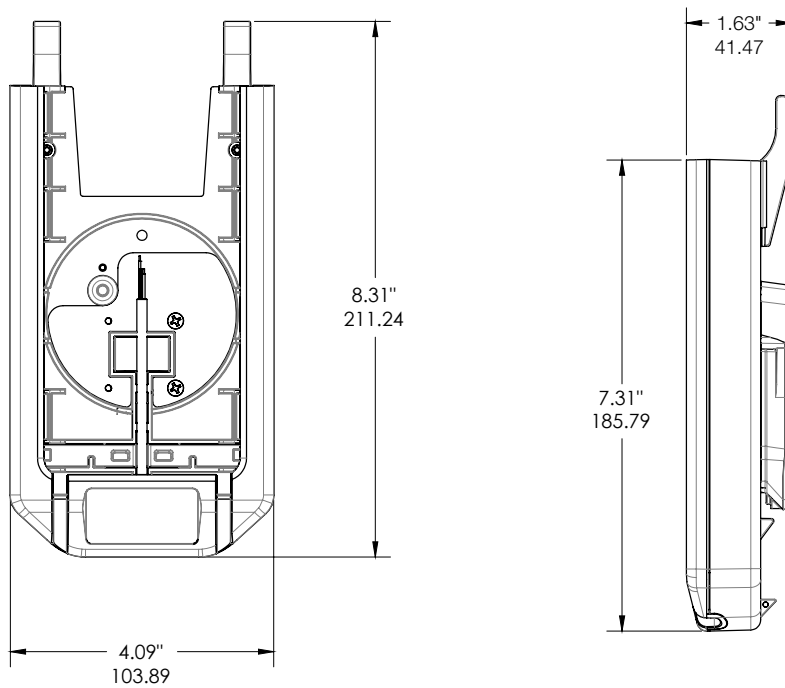

CT300 AAVA i6 flip adapter, BLE (CTG2F035-B)