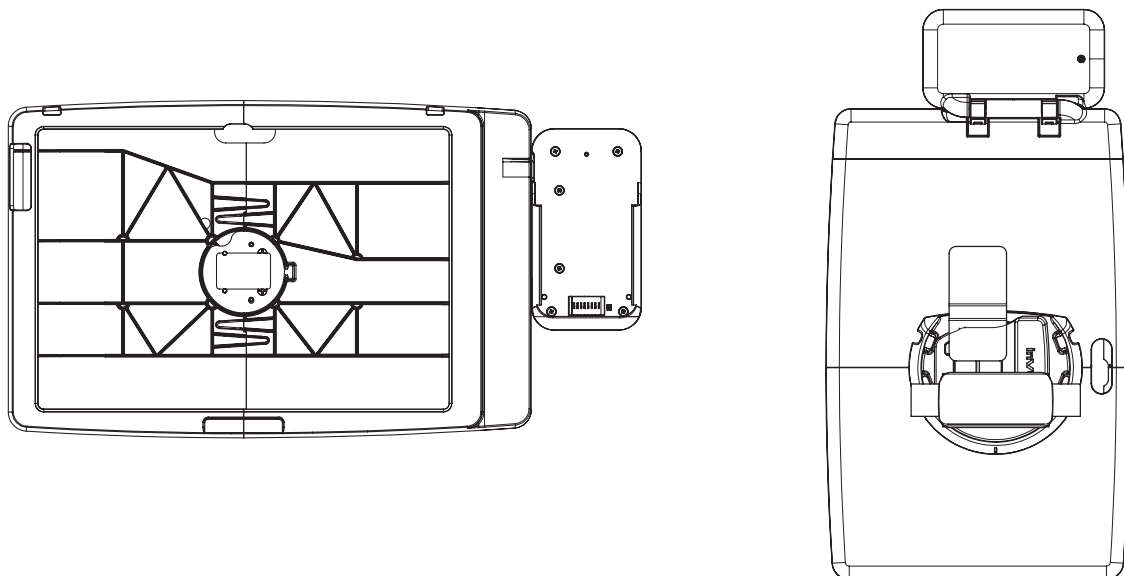

CT300 HP Pro X2 612 Fram, with Verifone E355 (CTG2F061-B)