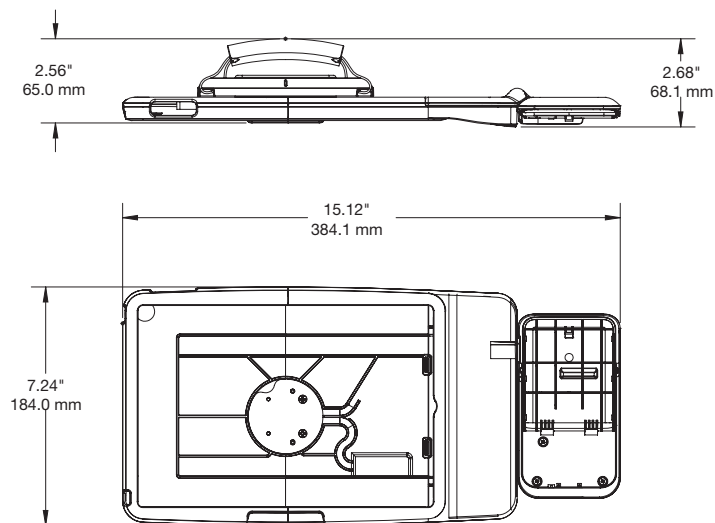

CT300 iPad Air2/Pro 9.7/iPad (gen5) BLE Frame, Ingenico iSMP Support (CTG2F029- B/W):