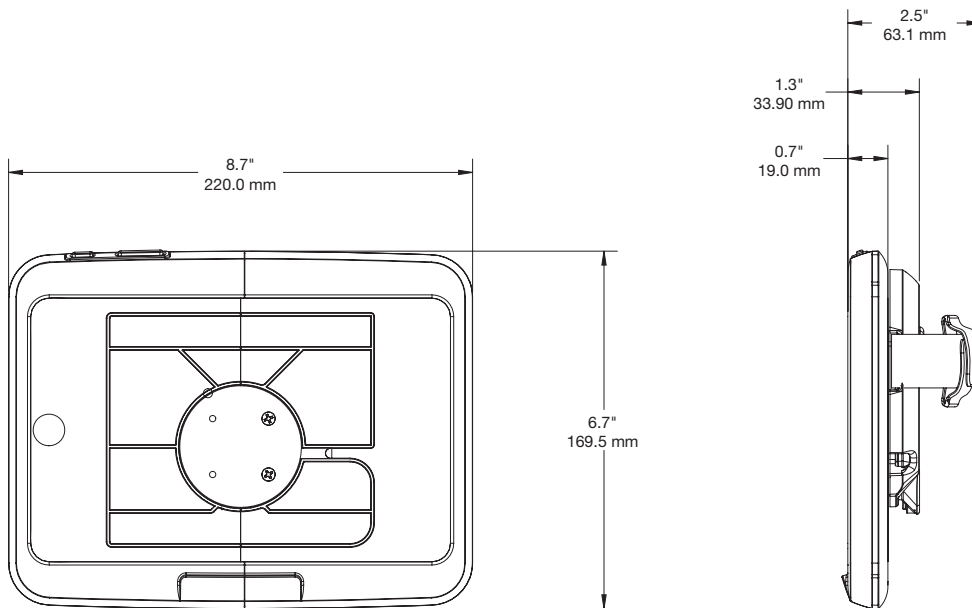

CT300 / Technical Specifications

SPECIFICATIONS

CT300 for HP Pro 608 Frame, Charge Only (CTGF009-B/W):

CT300 for HP Pro 608 BLE Frame (CTG2F003-B/W):