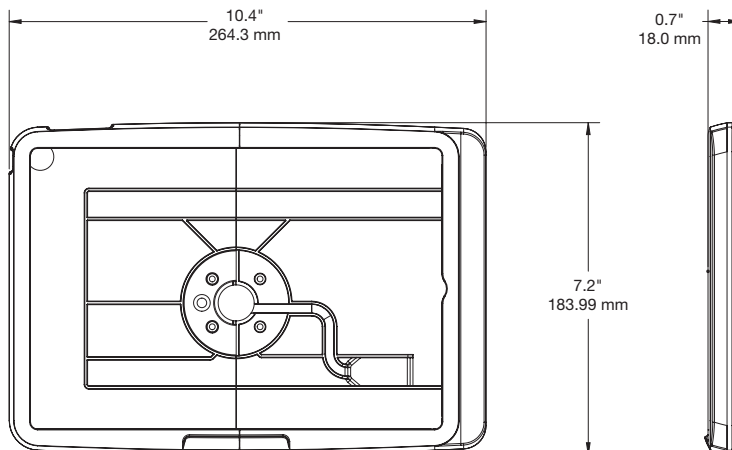

CT300 for iPad Air2/Pro 9.7/iPad (gen5) Frame, Charge Only (CTGF028-B/W):

CT300 for iPad Air2/Pro 9.7/iPad (gen5) BLE Frame (CTG2F026-B/W):