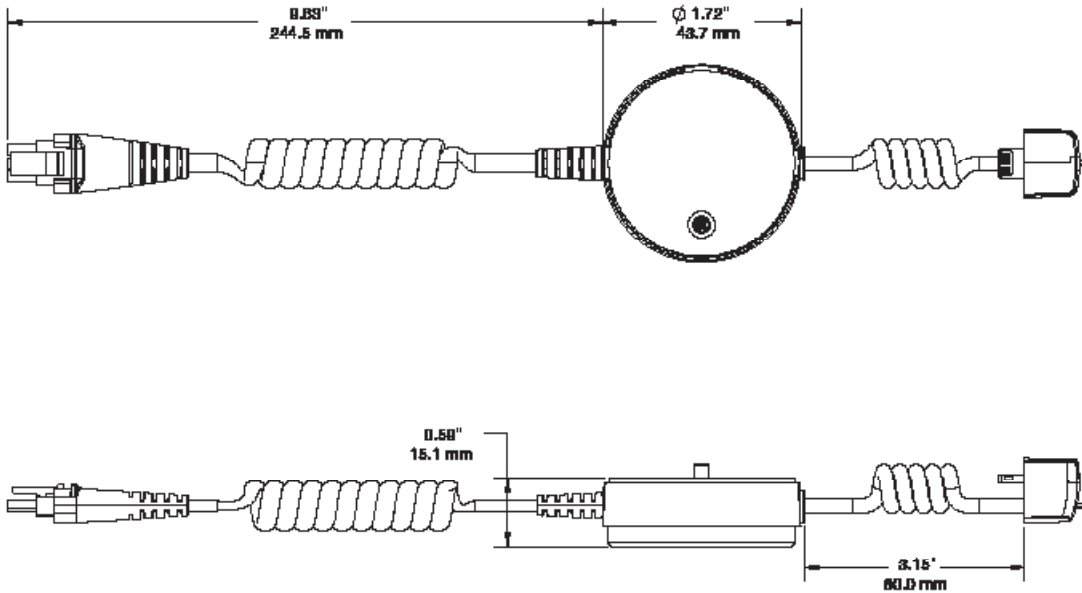

SPECIFICATIONS

S960 Tablet Sensor Lightning (DGT209):