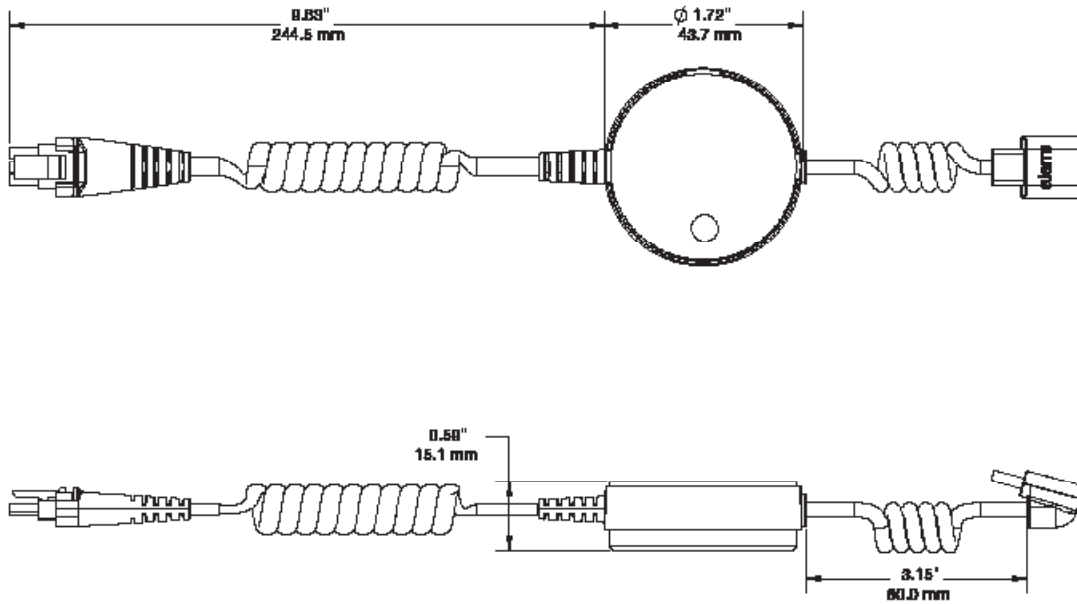

S960 Tablet Sensor USB-C (DGT208):