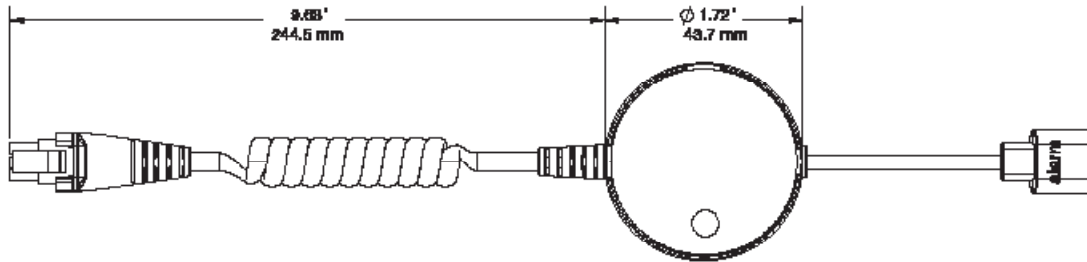

S960 HH Sensor, USB-C (DGH208):