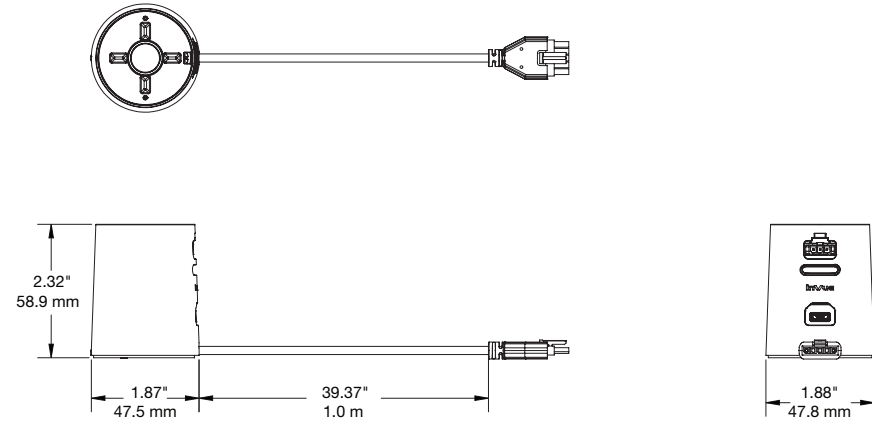

SPECIFICATIONS

S960 Tall Angled Stand (DGD100):

S960 Short Angled Stand (DGD101):

SPECIFICATIONS

S960 Short Flat Stand (DGD102):

S960 HH Sensor Micro USB (DGH207):

SPECIFICATIONS

S960 HH Sensor, Lightning (DGH209):