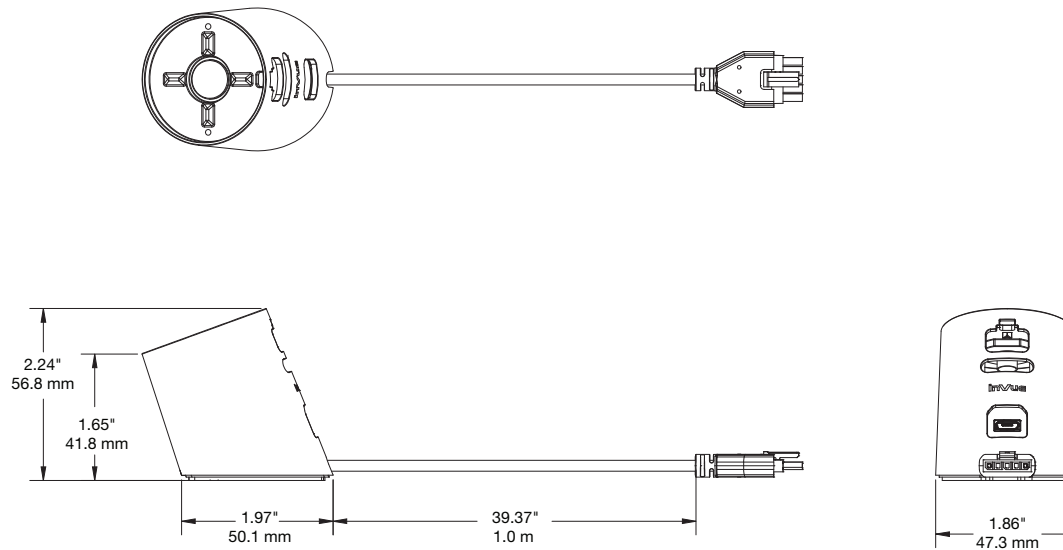

SPECIFICATIONS

S960 Tall Angled Stand (DGD100):

S960 Short Angled Stand (DGD101):

SPECIFICATIONS

S960 Short Flat Stand (DGD102):

S960 HH Sensor Micro USB (DGH207):

SPECIFICATIONS

S960 HH Sensor, Lightning (DGH209):

PRODUCT ORDERING

ORDER CODE	DESCRIPTION	NOTES
BRACKETS, ACCESSORIES & REPLACEMENT PARTS		
DGH214-W DGH214-B	S960 HH Arm Bracket & Mounting Plate - White S960 HH Arm Bracket & Mounting Plate - Black	
DGT214-W DGT214-B	S960 Tablet Arm Brackets & Mounting Plate - White S960 Tablet Arm Brackets & Mounting Plate - Black	
DGD402	S960 Slot Mount Bracket	
DGD403	S960 Screw Down Kit	
DGD404	S960 PSA Plate - Replacement	
DGD405	S960 90 Degree DIB Cable	
ADH2119	Replacement PSA - S850 & S960 Sensors	› 8 pieces
ADH2120	Replacement PSA - S850 & S960 Angled Stand	› 6 pieces
ADH2158	S960 Tall Stand PSA	› 6 pack
ADH2159	S960 & S850 Flat Stand PSA	› 6 pack
ADH2193	Replacement PSA- S960 INSIGHT Sensor	› 8 pack
INSIGHT		
INS3201-W INS3201-B	S960 5M Insight POD/Hub Above Counter Cable - White S960 5M Insight POD/Hub Above Counter Cable - Black	› 4 pack
INS3301-W INS3301-B	S960 2.5M Insight POD/Hub Above Counter Cable - White S960 2.5M Insight POD/Hub Above Counter Cable - Black	› 4 pack
POWER SUPPLIES		
PS530-US	5V, 3A (5-pin) Power Supply - US	
PS530-UK	5V, 3A (5-pin) Power Supply - UK	
PS530-EU	5V, 3A (5-pin) Power Supply - EU	
PS530-JPN	5V, 3A (5-pin) Power Supply - JPN	