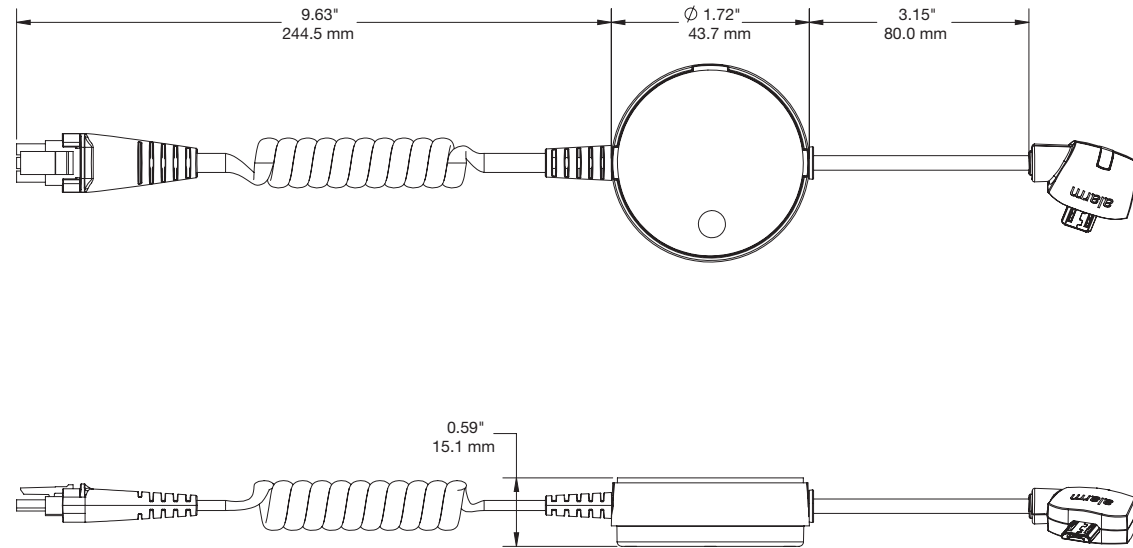

SPECIFICATIONS

S960 Tall Angled Stand (DGD100):

S960 Short Angled Stand (DGD101):

SPECIFICATIONS

S960 Short Flat Stand (DGD102):

S960 HH Sensor Micro USB (DGH207):

SPECIFICATIONS

S960 HH Sensor, Lightning (DGH209):

PRODUCT ORDERING

ORDER CODE	DESCRIPTION	NOTES
BRACKETS, ACCESSORIES & REPLACEMENT PARTS		
DGH214-W DGH214-B	S960 HH Arm Bracket & Mounting Plate - White S960 HH Arm Bracket & Mounting Plate - Black	
DGT214-W DGT214-B	S960 Tablet Arm Brackets & Mounting Plate - White S960 Tablet Arm Brackets & Mounting Plate - Black	
DGD402	S960 Slot Mount Bracket	
DGD403	S960 Screw Down Kit	
DGD404	S960 PSA Plate - Replacement	
DGD405	S960 90 Degree DIB Cable	
ADH2119	Replacement PSA - S850 & S960 Sensors	› 8 pieces
ADH2120	Replacement PSA - S850 & S960 Angled Stand	› 6 pieces
ADH2158	S960 Tall Stand PSA	› 6 pack
ADH2159	S960 & S850 Flat Stand PSA	› 6 pack
ADH2193	Replacement PSA- S960 INSIGHT Sensor	› 8 pack
INSIGHT		
INS3201-W INS3201-B	S960 5M Insight POD/Hub Above Counter Cable - White S960 5M Insight POD/Hub Above Counter Cable - Black	› 4 pack
INS3301-W INS3301-B	S960 2.5M Insight POD/Hub Above Counter Cable - White S960 2.5M Insight POD/Hub Above Counter Cable - Black	› 4 pack
POWER SUPPLIES		
PS530-US	5V, 3A (5-pin) Power Supply - US	
PS530-UK	5V, 3A (5-pin) Power Supply - UK	
PS530-EU	5V, 3A (5-pin) Power Supply - EU	
PS530-JPN	5V, 3A (5-pin) Power Supply - JPN	