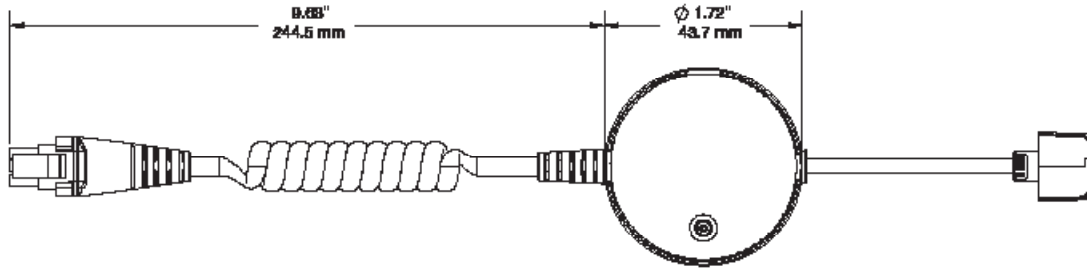

SPECIFICATIONS

S960 Tall Angled Stand (DGD100):

S960 Short Angled Stand (DGD101):

SPECIFICATIONS

S960 Short Flat Stand (DGD102):

S960 HH Sensor Micro USB (DGH207):

SPECIFICATIONS

S960 HH Sensor, Lightning (DGH209):