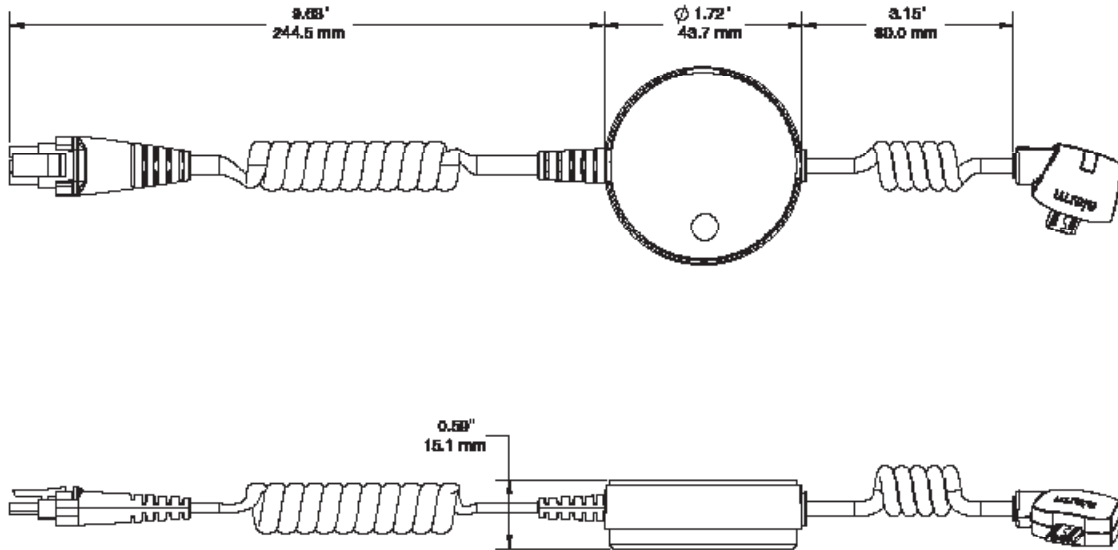

SPECIFICATIONS

S960 Tablet Sensor Micro USB (DGT207):