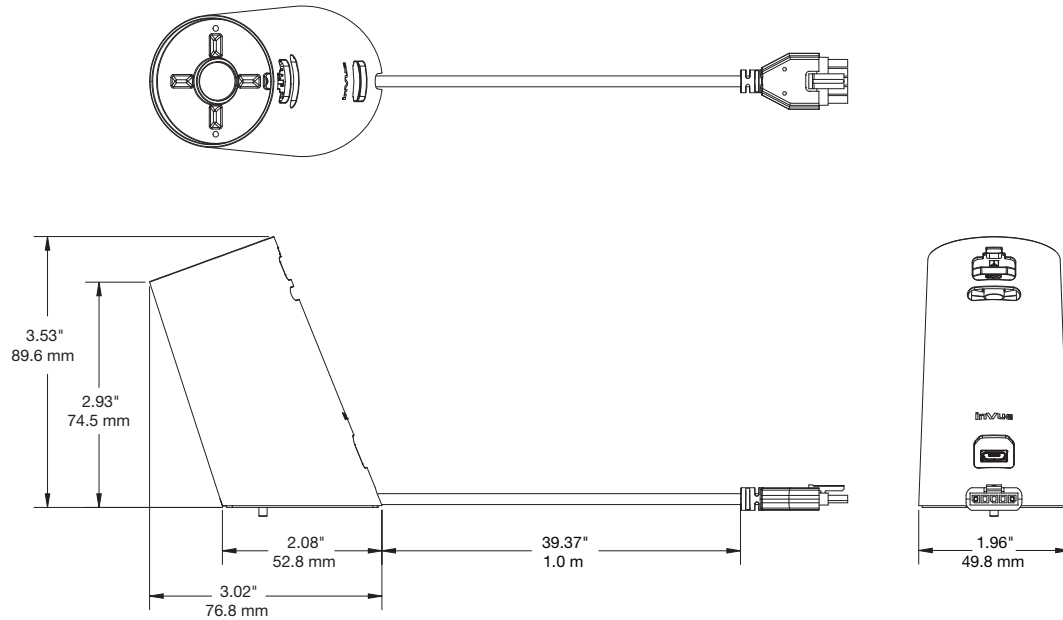

SPECIFICATIONS

S960 Tall Angled Stand (DGD100):

S960 Short Angled Stand (DGD101):

SPECIFICATIONS

S960 Short Flat Stand (DGD102):

S960 HH Sensor Micro USB (DGH207):

SPECIFICATIONS

S960 HH Sensor, Lightning (DGH209):

PRODUCT ORDERING

ORDER CODE	DESCRIPTION	NOTES
BRACKETS, ACCESSORIES & REPLACEMENT PARTS		
DGH214-W DGH214-B	S960 HH Arm Bracket & Mounting Plate - White S960 HH Arm Bracket & Mounting Plate - Black	
DGT214-W DGT214-B	S960 Tablet Arm Brackets & Mounting Plate - White S960 Tablet Arm Brackets & Mounting Plate - Black	
DGD402	S960 Slot Mount Bracket	
DGD403	S960 Screw Down Kit	
DGD404	S960 PSA Plate - Replacement	
DGD405	S960 90 Degree DIB Cable	
ADH2119	Replacement PSA - S850 & S960 Sensors	› 8 pieces
ADH2120	Replacement PSA - S850 & S960 Angled Stand	› 6 pieces
ADH2158	S960 Tall Stand PSA	› 6 pack
ADH2159	S960 & S850 Flat Stand PSA	› 6 pack
ADH2193	Replacement PSA- S960 INSIGHT Sensor	› 8 pack
INSIGHT		
INS3201-W INS3201-B	S960 5M Insight POD/Hub Above Counter Cable - White S960 5M Insight POD/Hub Above Counter Cable - Black	› 4 pack
INS3301-W INS3301-B	S960 2.5M Insight POD/Hub Above Counter Cable - White S960 2.5M Insight POD/Hub Above Counter Cable - Black	› 4 pack
POWER SUPPLIES		
PS530-US	5V, 3A (5-pin) Power Supply - US	
PS530-UK	5V, 3A (5-pin) Power Supply - UK	
PS530-EU	5V, 3A (5-pin) Power Supply - EU	
PS530-JPN	5V, 3A (5-pin) Power Supply - JPN	