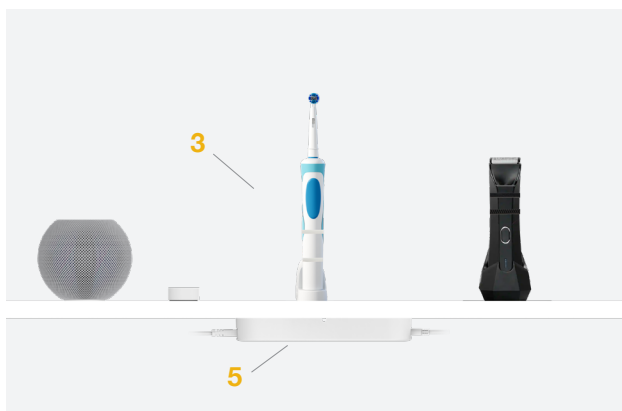

### **TRUSTED SECURITY**

6-port and 12-port alarm units are secured with InVue's OneKEY technology.

### OVERVIEW

Safely and quickly secure up to 48 high-value accessories with the latest addition to the Zips line – the new 6-port and 12-port alarm units. Zips are compatible with OneKEY, do not require battery replacement, operate from one power source, and can be easily undermounted for space-saving, aesthetically appealing displays.

### FEATURES AND BENEFITS

- 1 Mix and match stations together to secure up to 48 devices
- 2 Maximum of 4 Zips alarm units can be tethered to a single power source
- 3 Create flexible space-saving store planograms
- 4 Rechargeable internal backup battery (lasts up to 36 hours in the event of a loss of power)
- 5 Mount below counter using screws or pressure-sensitive adhesive