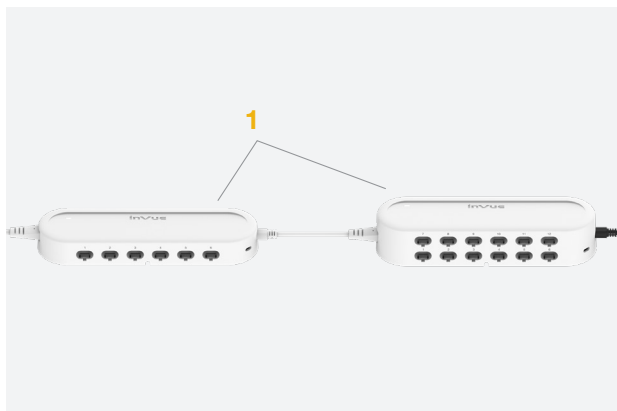

### **TRUSTED SECURITY**

6-port and 12-port alarm units are secured with InVue's OneKEY technology.

### OVERVIEW

Safely and quickly secure up to 48 high-value accessories with the latest addition to the Zips line – the new 6-port and 12-port alarm units. Zips are compatible with OneKEY, do not require battery replacement, operate from one power source, and can be easily undermounted for space-saving, aesthetically appealing displays.

### FEATURES AND BENEFITS

- 1 Mix and match stations together to secure up to 48 devices
- 2 Maximum of 4 Zips alarm units can be tethered to a single power source
- 3 Create flexible space-saving store planograms
- 4 Rechargeable internal backup battery (lasts up to 36 hours in the event of a loss of power)
- 5 Mount below counter using screws or pressure-sensitive adhesive