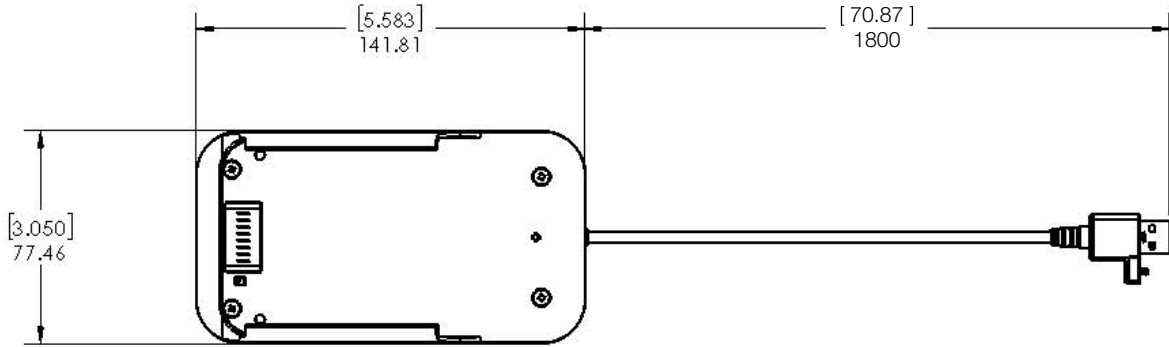

Payments made quick and easy

InVue's Verifone E355 Cradle is the perfect accessory to keep your E355 charged and ready to use.

FEATURES AND BENEFITS

- › Stand alone unit
- › Charging cable included
- › Wireless E355 connectivity only
- › Includes 1.8m charging cable
- › Free standing
- › Has slip resistant feet (optional adhesive mounts included)
- › Option to secure E355 to the cradle via included screw

Verifone E355 Cradle

SPECIFICATIONS

Verifone E355 Cradle

PRODUCT ORDERING

ORDER CODE	DESCRIPTION	NOTES
CTG2EP004	Verifone E355 Cradle	
CTG2EP004-CBL	Replacement Cable	
CTG2P010	Payment Cradle Replacement Security Screws - 6 pack	
PS515- AUS	5.2V/2.4A, USB-A Power Supply	
PS515- EU	5.2V/2.4A, USB-A Power Supply	
PS515- JPN	5.2V/2.4A, USB-A Power Supply	
PS515- KR	5.2V/2.4A, USB-A Power Supply	
PS515- UK	5.2V/2.4A, USB-A Power Supply	
PS515- US	5.2V/2.4A, USB-A Power Supply	