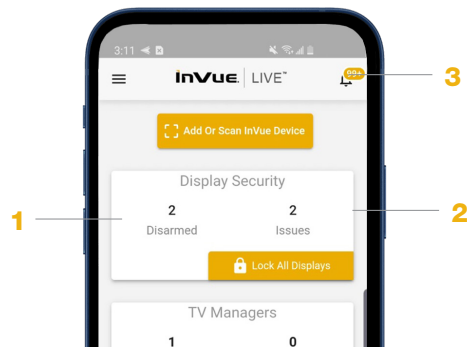

LIVE Display

Connect and optimize your stores.

EASY TO USE

Streamlined management of displayed merchandise from your phone.

REAL-TIME GUIDANCE

Empower associates and minimize downtime with real-time alerts and diagnostics.

ESSENTIAL INSIGHTS

Analyze and report on store performance at any time.

LIVE Display empowers associates to monitor, operate, and service display merchandise in real-time through an intuitive mobile app.

EVERYTHING YOU NEED IN THE PALM OF YOUR HAND:

- 1 Health and status
- 2 Quick-reference summary
- 3 Actionable alerts
- 4 Diagnostics and in-app troubleshooting

ENTERPRISE DATA MANAGEMENT – FROM ANYWHERE

Essential insights from LIVE Display enable HQ and store leaders to manage data and analyze trends across single or regional stores, as well as the entire organization.

- | | |
|------------------------------------|--------------------------------|
| ✓ DAILY OPERATION | ✓ PLANOGRAM COMPLIANCE |
| ✓ REAL-TIME ALERTS | ✓ ENTERPRISE MANAGEMENT |
| ✓ REMERCHANDISING EXECUTION | |