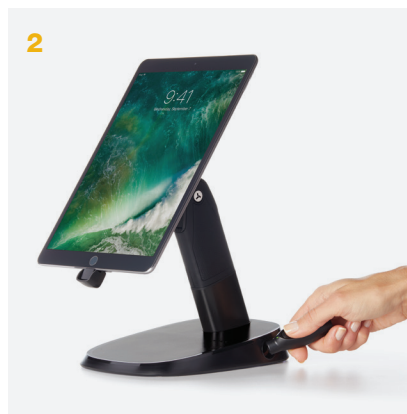

### **VERSATILE**

Freestanding tablet options that can be fixed or mounted for a variety of applications.

### FEATURES AND BENEFITS

- 1 Supports a wide range of tablet sizes regardless of manufacturer or operating system
- 2 Easily rotate between landscape and portrait display and flip to face the customers
- 3 Freestanding out of the box with fixed mounting options available
- 4 Supports Micro USB, USB-C, or Apple tablets
- 5 Tablet can go from fixed to mobile in seconds
- 6 Turn your tablet into a POS device with an easy to add card swipe/chip reader device bracket
- 7 Supports use of 3rd party frames/cases

### CT80 HIGHLIGHTS

- 1 Utilize OEM power cable for charging
- 2 Use CT80 key to lock thumb latch and secure tablet into stand
- 3 Keep thumb latch in open position to allow tablet to go from fixed to mobile with one hand

### CT150 HIGHLIGHTS

- 1** Integrated charging keeps tablet powered and ready to use
- 2** Multiple stand options allow tablet to go from fixed to mobile in seconds using thumb latch, CT Key or OneKEY
- 3** Wall mount option with mechanical lockdown. Face of tablet designed to be no greater than 4" from wall. (universal mount with 75mm VESA pattern)