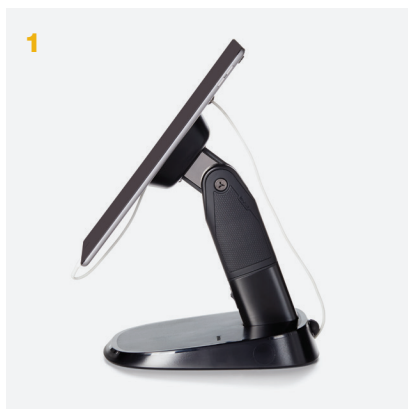

CT80 HIGHLIGHTS

1. 1 Utilize OEM power cable for charging
2. 2 Use CT80 key to lock thumb latch and secure tablet into stand
3. 3 Keep thumb latch in open position to allow tablet to go from fixed to mobile with one hand