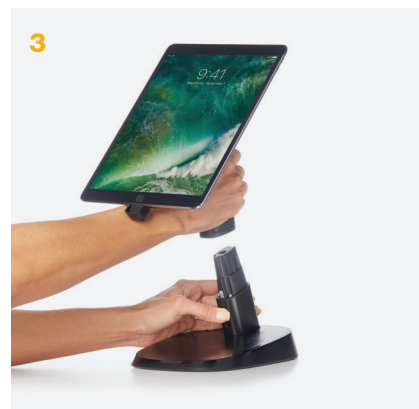

### **VERSATILE**

Freestanding tablet options that can be fixed or mounted for a variety of applications.

### FEATURES AND BENEFITS

- 1 Supports a wide range of tablet sizes regardless of manufacturer or operating system
- 2 Easily rotate between landscape and portrait display and flip to face the customers
- 3 Freestanding out of the box with fixed mounting options available
- 4 Supports Micro USB, USB-C, or Apple tablets
- 5 Tablet can go from fixed to mobile in seconds
- 6 Turn your tablet into a POS device with an easy to add card swipe/chip reader device bracket
- 7 Supports use of 3rd party frames/cases

### CT150 HIGHLIGHTS

- 1** Integrated charging keeps tablet powered and ready to use
- 2** Multiple stand options allow tablet to go from fixed to mobile in seconds using thumb latch, CT Key or OneKEY
- 3** Wall mount option with mechanical lockdown. Face of tablet designed to be no greater than 4" from wall. (universal mount with 75mm VESA pattern)