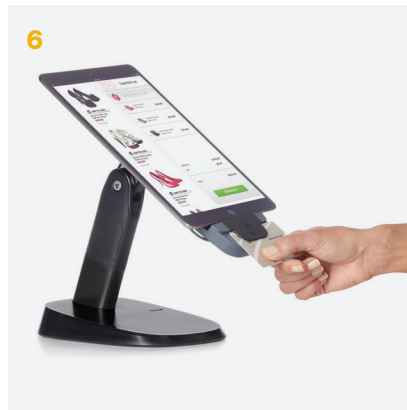

### **VERSATILE**

Freestanding tablet options that can be fixed or mounted for a variety of applications.

### **FLEXIBLE**

Supports any tablet regardless of manufacturer or operating system.

### FEATURES AND BENEFITS

- 1 Supports a wide range of tablet sizes regardless of manufacturer or operating system
- 2 Easily rotate between landscape and portrait display and flip to face the customers
- 3 Freestanding out of the box with fixed mounting options available
- 4 Supports Micro USB, USB-C, or Apple tablets
- 5 Tablet can go from fixed to mobile in seconds
- 6 Turn your tablet into a POS device with an easy to add card swipe/chip reader device bracket
- 7 Supports use of 3rd party frames/cases

### CT150 HIGHLIGHTS

- 1** Integrated charging keeps tablet powered and ready to use
- 2** Multiple stand options allow tablet to go from fixed to mobile in seconds using thumb latch, CT Key or OneKEY
- 3** Wall mount option with mechanical lockdown. Face of tablet designed to be no greater than 4" from wall. (universal mount with 75mm VESA pattern)