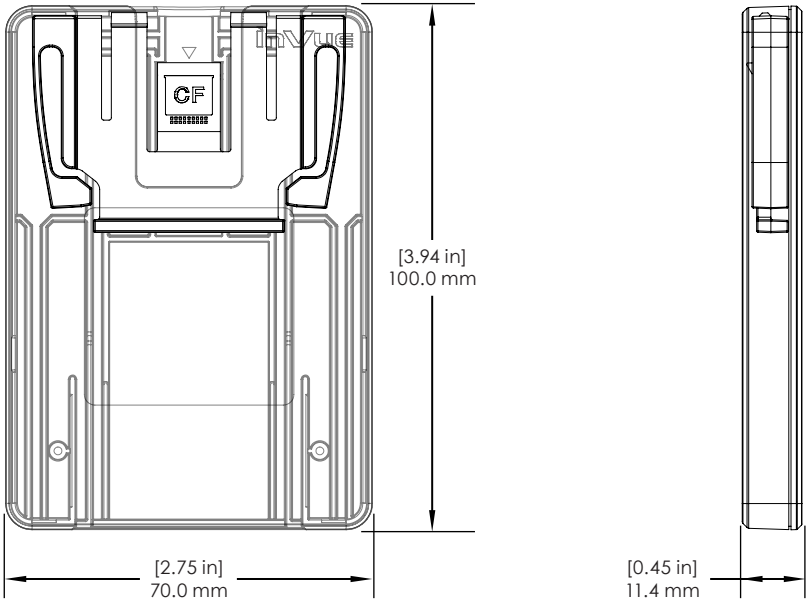

**SPECIFICATIONS**

SECURE SLEEVE - CF CARD (DDS101):

SECURE SLEEVE - SD CARD (DDS201):

**SPECIFICATIONS**

SECURE SLEEVE - USB (DDS301):

## PRODUCT ORDERING

| ORDER CODE           | DESCRIPTION             | NOTES  |
|----------------------|-------------------------|--|
| <b>Secure Sleeve</b> |                         |  |
| DDS101               | SECURE SLEEVE - CF CARD | Fits Standard CF cards; 36.4mm wide x 42.8mm long x 3.3mm high               |
| DDS201               | SECURE SLEEVE - SD CARD | Fits Standard SD cards; 24mm wide x 32mm long x 2.1mm high                   |
| DDS301               | SECURE SLEEVE - USB     | Fits USB Drives with Maximum Dimensions of 30mm wide x 54mm long x 11mm high |