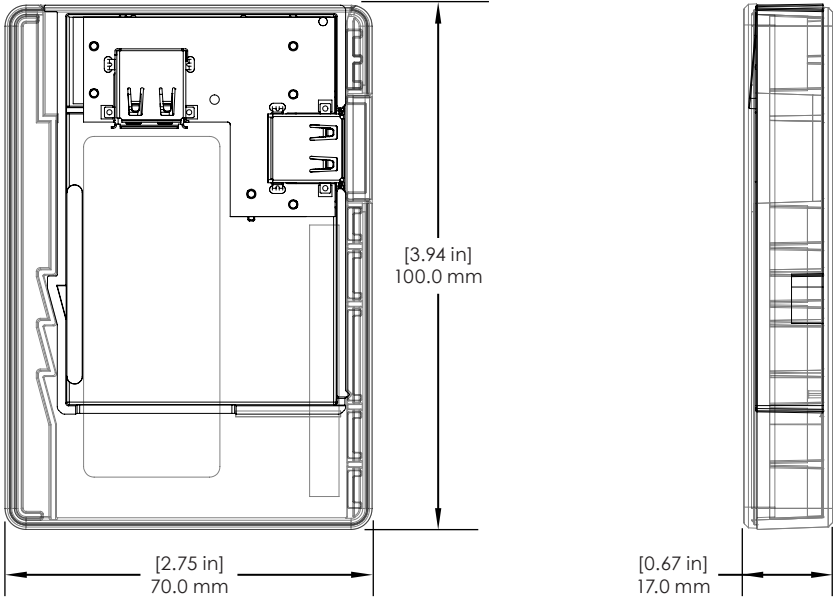

**SPECIFICATIONS**

SECURE SLEEVE - CF CARD (DDS101):

SECURE SLEEVE - SD CARD (DDS201):

**SPECIFICATIONS**

SECURE SLEEVE - USB (DDS301):

## PRODUCT ORDERING

| ORDER CODE           | DESCRIPTION             | NOTES  |
|----------------------|-------------------------|--|
| <b>Secure Sleeve</b> |                         |  |
| DDS101               | SECURE SLEEVE - CF CARD | Fits Standard CF cards; 36.4mm wide x 42.8mm long x 3.3mm high               |
| DDS201               | SECURE SLEEVE - SD CARD | Fits Standard SD cards; 24mm wide x 32mm long x 2.1mm high                   |
| DDS301               | SECURE SLEEVE - USB     | Fits USB Drives with Maximum Dimensions of 30mm wide x 54mm long x 11mm high |