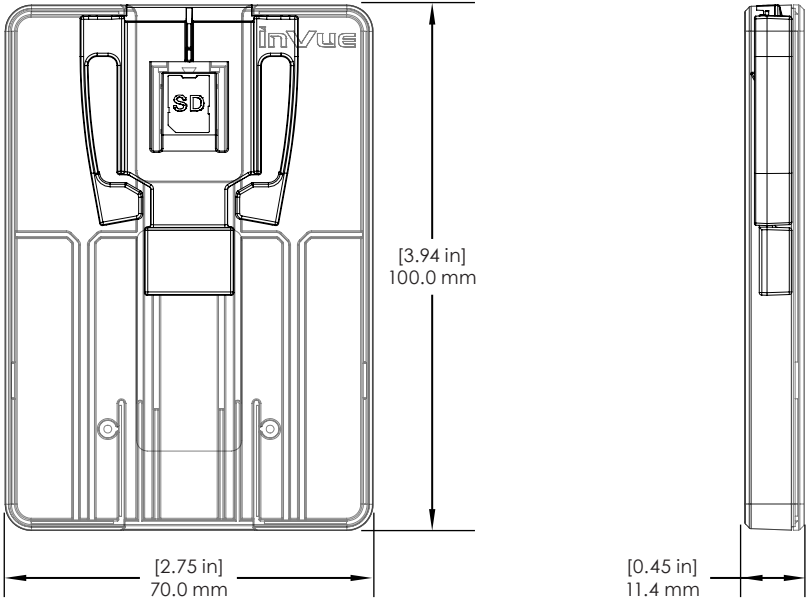

**SPECIFICATIONS**

SECURE SLEEVE - CF CARD (DDS101):

SECURE SLEEVE - SD CARD (DDS201):

**SPECIFICATIONS**

SECURE SLEEVE - USB (DDS301):

## PRODUCT ORDERING

| ORDER CODE           | DESCRIPTION             | NOTES  |
|----------------------|-------------------------|--|
| <b>Secure Sleeve</b> |                         |  |
| DDS101               | SECURE SLEEVE - CF CARD | Fits Standard CF cards; 36.4mm wide x 42.8mm long x 3.3mm high               |
| DDS201               | SECURE SLEEVE - SD CARD | Fits Standard SD cards; 24mm wide x 32mm long x 2.1mm high                   |
| DDS301               | SECURE SLEEVE - USB     | Fits USB Drives with Maximum Dimensions of 30mm wide x 54mm long x 11mm high |